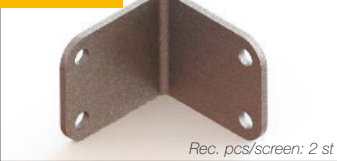

**ACCESSORIES**

**111-03203/3204**

**SHARK FIN right/left**  
Stainless steel  
Powder coated

**111-03202/3229**

**BOLTED INSERT FOOT**  
Stainless steel  
Powder coated

**111-03201**

**CLAMPING FOOT**  
Stainless steel  
Powder coated

**111-03207/03208**

**FOOT FOR BALCONY**  
Stainless steel  
Powder coated

**111-03209**

**BIG FOOT**  
Stainless steel  
Powder coated

**111-03219**

**CORNER CLAMPING FOOT FLEXIBLE, 0-89°/90°**  
Stainless steel  
Powder coated

**111-03002**

**CORNER CONNECTION PLATE**  
Stainless steel  
Powder coated

**111-03003**

**CONNECTION PLATE**  
Stainless steel  
Powder coated

**111-03004**

**ANGLED CONNECTION PLATE**  
Stainless steel  
Powder coated

**111-03070**

**CONNECTION STRIP**  
Satin anodized aluminium

**111-03005**

**Z CONNECTION BRACKET**  
Stainless steel  
Powder coated

**111-03006**

**HINGE FOR CORNER**  
Stainless steel

**111-03304**

**LOCK SHACKLE (1 pair)**  
Stainless steel