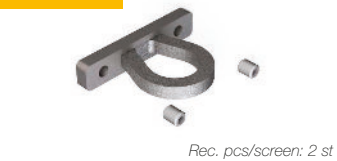

**111-03002**

**CORNER CONNECTION PLATE**  
Stainless steel  
Powder coated

**111-03003**

**CONNECTION PLATE**  
Stainless steel  
Powder coated

**111-03004**

**ANGLED CONNECTION PLATE**  
Stainless steel  
Powder coated

**111-03070**

**CONNECTION STRIP**  
Satin anodized aluminium

**111-03005**

**Z CONNECTION BRACKET**  
Stainless steel  
Powder coated

**111-03006**

**HINGE FOR CORNER**  
Stainless steel

**111-03304**

**LOCK SHACKLE (1 pair)**  
Stainless steel

**111-03010**

**INTERVAL LOCKING**  
Stainless steel

**111-03007**

**KEY LOCK**  
Stainless steel

**111-03213/3214**

**DOOR WHEEL LEFT/RIGHT**  
Stainless steel

**111-03015-03032  
111-03040-03057**

**CORNER/END COVER PLATE**  
Satin anodized  
Powder coated