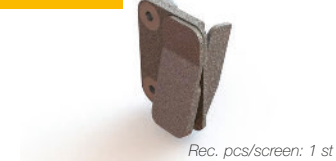

**111-03002**

**CORNER CONNECTION PLATE**  
Stainless steel  
Powder coated

**111-03003**

**CONNECTION PLATE**  
Stainless steel  
Powder coated

**111-03004**

**ANGLED CONNECTION PLATE**  
Stainless steel  
Powder coated

**111-03070**

**CONNECTION STRIP**  
Satin anodized aluminium

**111-03005**

**Z CONNECTION BRACKET**  
Stainless steel  
Powder coated

**111-03006**

**HINGE FOR CORNER**  
Stainless steel

**111-03304**

**LOCK SHACKLE (1 pair)**  
Stainless steel

**111-03010**

**INTERVAL LOCKING**  
Stainless steel

**111-03007**

**KEY LOCK**  
Stainless steel

**111-03213/3214**

**DOOR WHEEL LEFT/RIGHT**  
Stainless steel

**111-03015-03032  
111-03040-03057**

**CORNER/END COVER PLATE**  
Satin anodized  
Powder coated