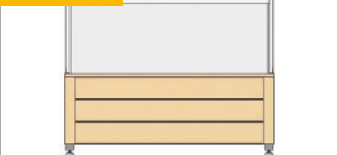

**111-02913/2915/2917**

**SEASONAL SEAL**  
Grey  
Black  
White

**111-03081**

**FLOWER BOX ASSEMBLY KIT**  
Primed  
*No additional feet are necessary for screens anchored with flower boxes.*