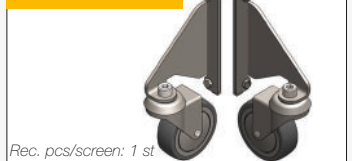

**111-03070**

**CONNECTION STRIP**  
Satin anodized aluminium

**111-03005**

**Z CONNECTION BRACKET**  
Stainless steel  
Powder coated

**111-03006**

**HINGE FOR CORNER**  
Stainless steel

**111-03304**

**LOCK SHACKLE (1 pair)**  
Stainless steel

**111-03010**

**INTERVAL LOCKING**  
Stainless steel

**111-03007**

**KEY LOCK**  
Stainless steel

**111-03213/3214**

**DOOR WHEEL LEFT/RIGHT**  
Stainless steel

**111-03015-03032  
111-03040-03057**

**CORNER/END COVER PLATE**  
Satin anodized  
Powder coated